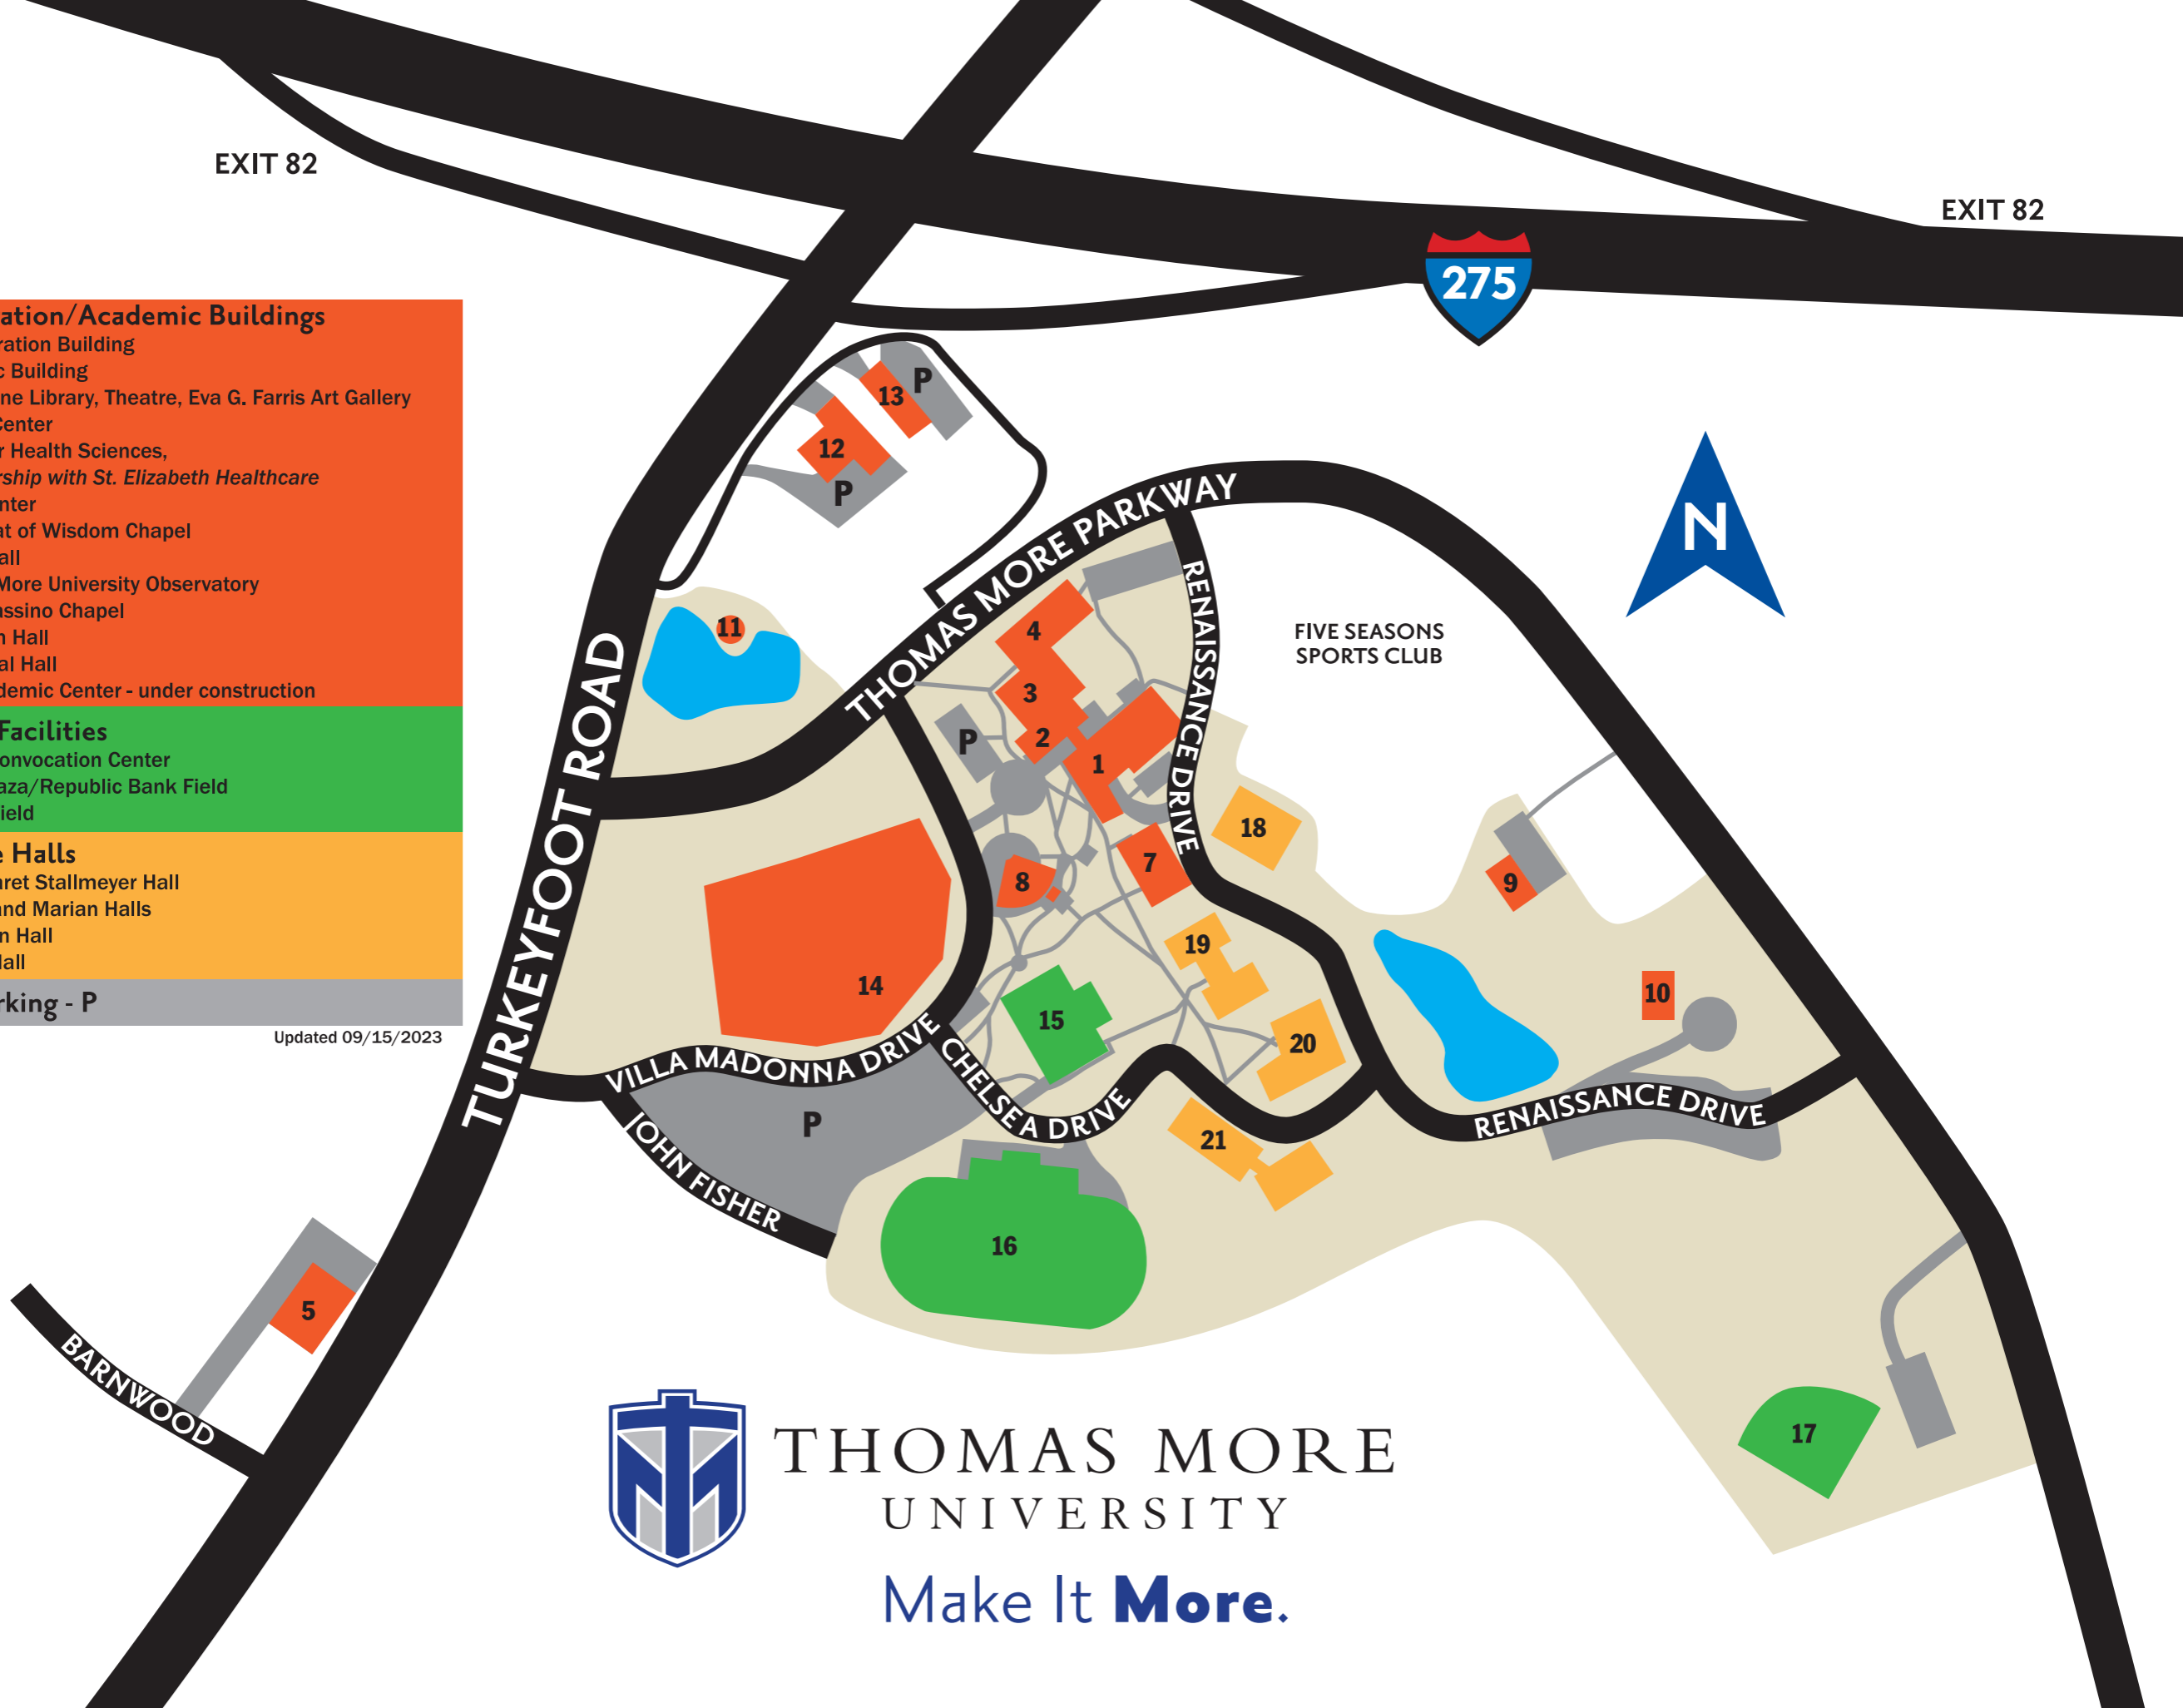

EXIT 82

EXIT 82

- Administration/Academic Buildings**
  - 1. Administration Building
  - 2. Academic Building
  - 3. Benedictine Library, Theatre, Eva G. Farris Art Gallery
  - 4. Science Center
  - 5. Center for Health Sciences, *in partnership with St. Elizabeth Healthcare*
  - 7. Saints Center
  - 8. Mary, Seat of Wisdom Chapel
  - 9. Cabrini Hall
  - 10. Thomas More University Observatory
  - 11. Monté Cassino Chapel
  - 12. Covington Hall
  - 13. Centennial Hall
  - 14. New Academic Center - under construction
- Athletics Facilities**
  - 15. Connor Convocation Center
  - 16. Griffin Plaza/Republic Bank Field
  - 17. Softball Field
- Residence Halls**
  - 18. Sr. Margaret Stallmeyer Hall
  - 19. Howard and Marian Halls
  - 20. Ackerman Hall
  - 21. Murphy Hall
- Visitor Parking - P**

Updated 09/15/2023

THOMAS MORE  
UNIVERSITY  
Make It **More.**