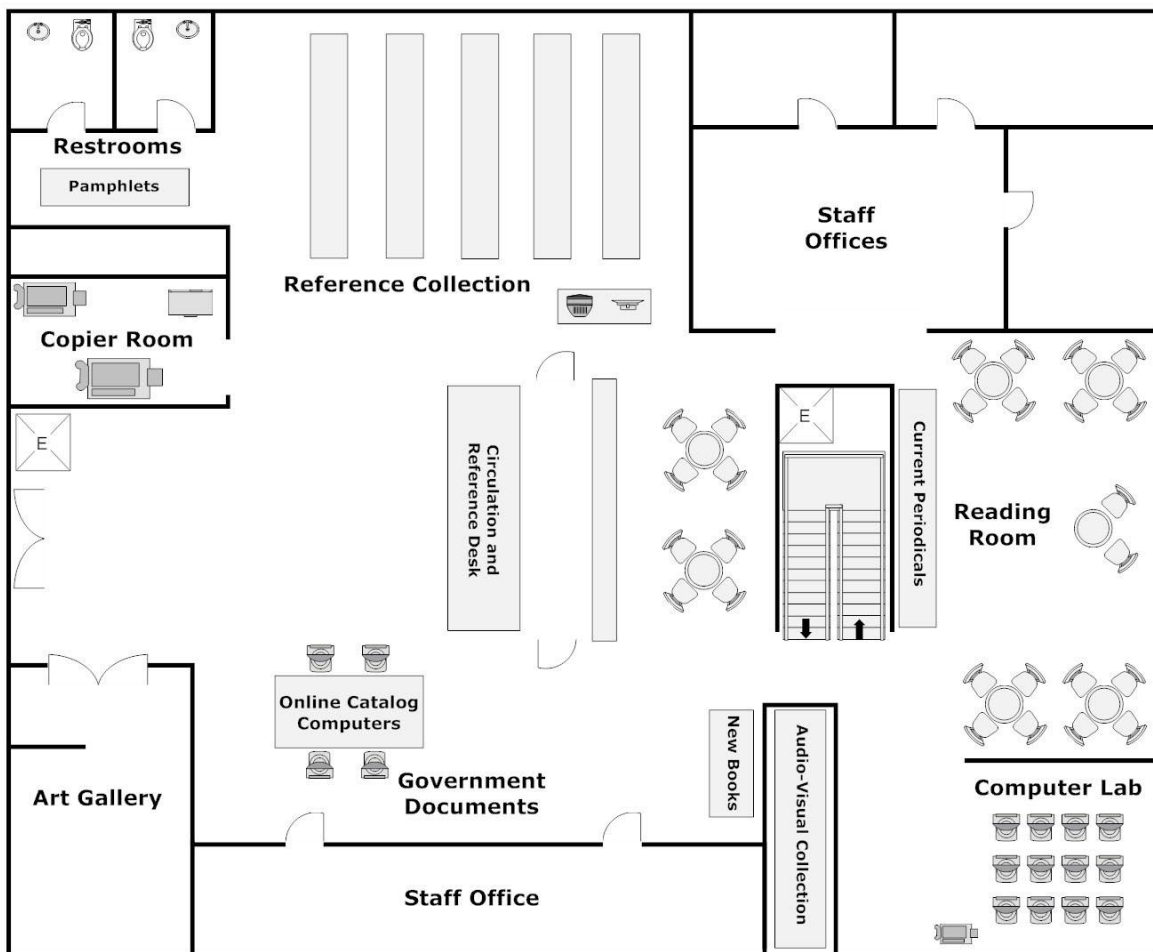

THOMAS MORE COLLEGE

TOGETHER IN PURSUIT OF TRUTH

Thomas More College Library Locator and Floor Plans

Entry Level

Upper Level

Lower Level

Material Type

CDs
 DVDs & Videocassettes
 Government Documents
 Juvenile
 Main Stacks, A - HX
 Main Stacks, J - ZA
 Newspapers
 Oversize
 Pamphlets
 Periodicals
 Reference
 Thomas More Room

Location

Entry Level
 Entry Level
 Entry Level
 Upper Level
 Lower Level
 Upper Level
 Entry Level
 Upper Level
 Entry Level
 Lower Level
 Entry Level
 Upper Level

Loan Period

3-week loan
 1-week loan
 3-week loan
 3-week loan
 3-week loan
 3-week loan
 Non-circulating
 3-week loan
 3-week loan
 Non-circulating
 Non-circulating
 Please ask staff