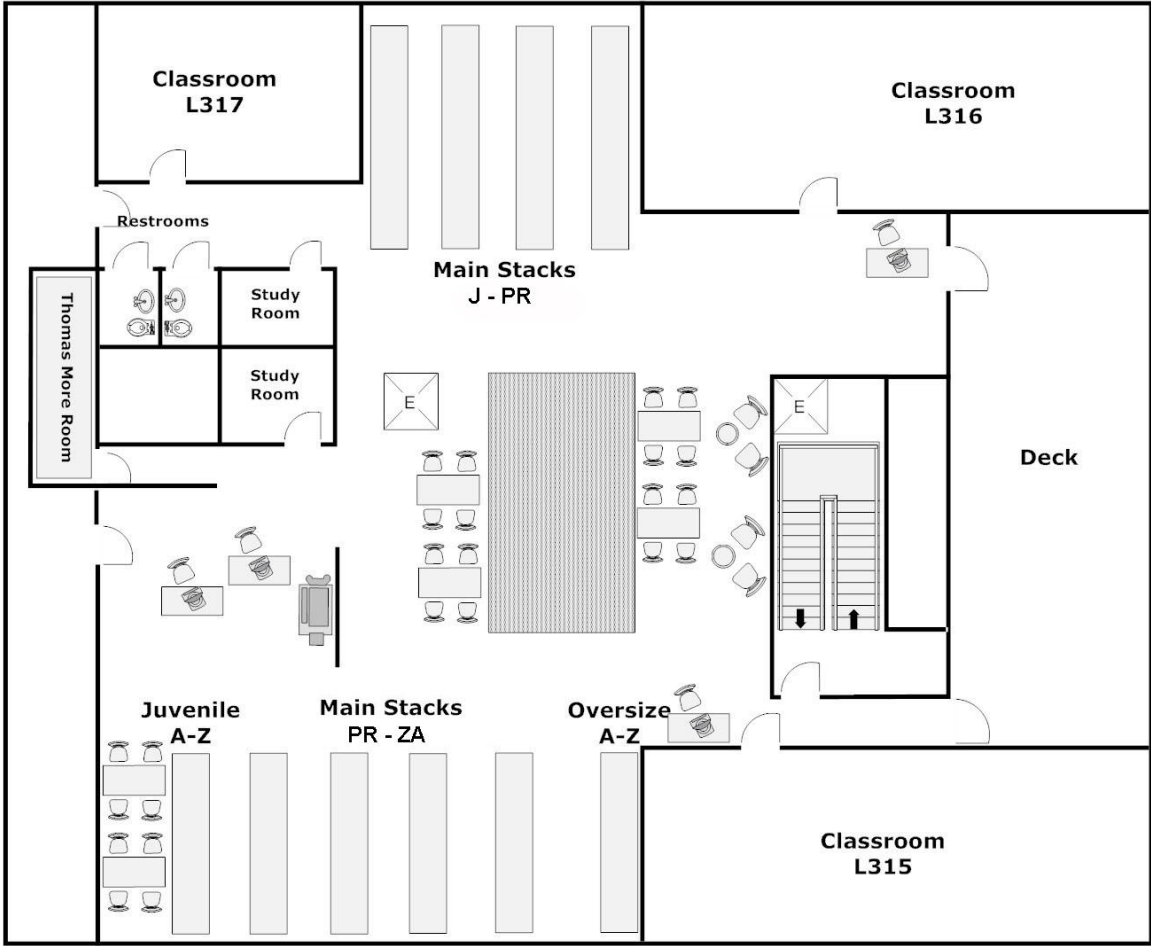

THOMAS MORE COLLEGE

TOGETHER IN PURSUIT OF TRUTH

Thomas More College Library Locator and Floor Plans

Entry Level

Upper Level

Lower Level

Material Type

CDs
 DVDs & Videocassettes
 Government Documents
 Juvenile
 Main Stacks, A - HX
 Main Stacks, J - ZA
 Newspapers
 Oversize
 Pamphlets
 Periodicals
 Reference
 Thomas More Room

Location

Entry Level
 Entry Level
 Entry Level
 Upper Level
 Lower Level
 Upper Level
 Entry Level
 Upper Level
 Entry Level
 Lower Level
 Entry Level
 Upper Level

Loan Period

3-week loan
 1-week loan
 3-week loan
 3-week loan
 3-week loan
 3-week loan
 Non-circulating
 3-week loan
 3-week loan
 Non-circulating
 Non-circulating
 Please ask staff