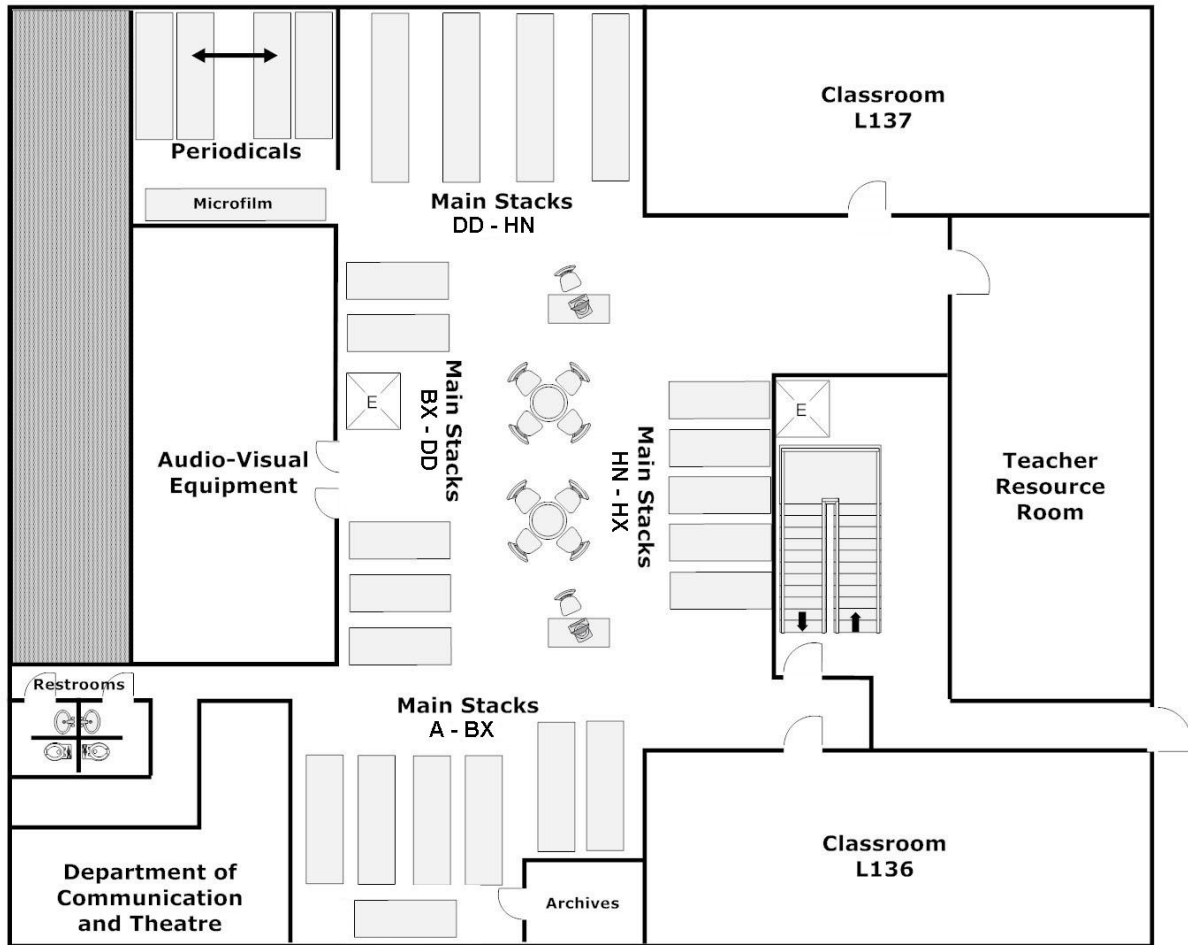

THOMAS MORE COLLEGE

TOGETHER IN PURSUIT OF TRUTH

Thomas More College Library Locator and Floor Plans

Entry Level

Upper Level

Lower Level

Material Type

CDs
 DVDs & Videocassettes
 Government Documents
 Juvenile
 Main Stacks, A - HX
 Main Stacks, J - ZA
 Newspapers
 Oversize
 Pamphlets
 Periodicals
 Reference
 Thomas More Room

Location

Entry Level
 Entry Level
 Entry Level
 Upper Level
 Lower Level
 Upper Level
 Entry Level
 Upper Level
 Entry Level
 Lower Level
 Entry Level
 Upper Level

Loan Period

3-week loan
 1-week loan
 3-week loan
 3-week loan
 3-week loan
 3-week loan
 Non-circulating
 3-week loan
 3-week loan
 Non-circulating
 Non-circulating
 Please ask staff