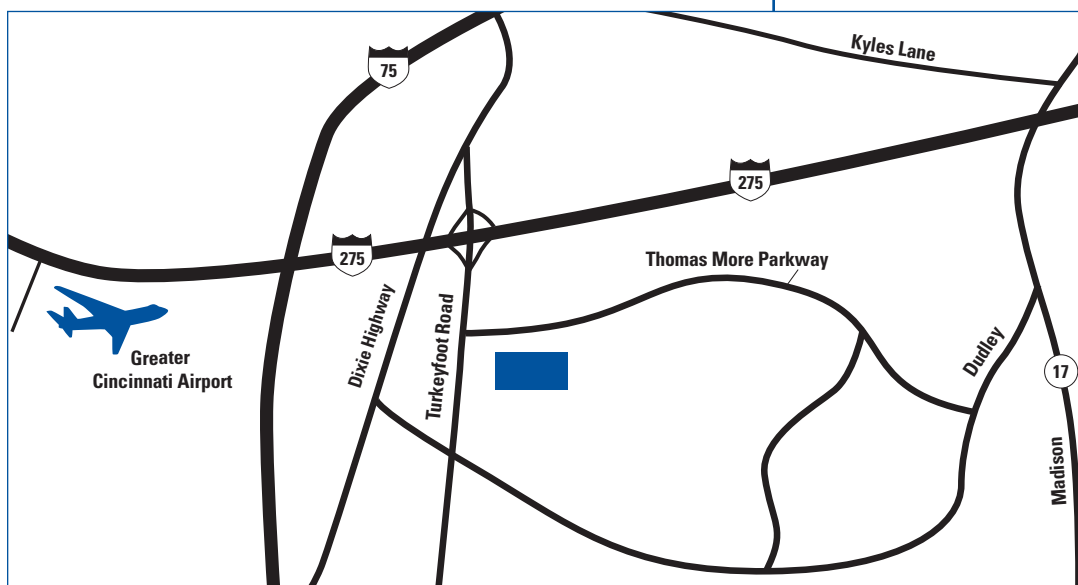

333 Thomas More Parkway
Crestview Hills, KY 41017
(859) 341-5800
www.thomasmore.edu

General Information

(859) 341-5800

Admissions

(859) 344-3332

Athletics

(859) 344-3536

Academic Affairs

(859) 344-3375

TAP

(859) 341-4554

www.thomasmore.edu

THOMAS MORE
COLLEGE
TOGETHER IN PURSUIT OF TRUTH

Directions to Thomas More College

From I-75 (North or South)

Take I-275 East to Exit 82 (Turkeyfoot Road). Turn right onto Turkeyfoot Road. At second traffic light, turn left onto Thomas More Parkway. Turn right onto Villa Madonna Drive.

From I- 71 (South)

Take I-71 South to I-471 South. Take I-275 West to Exit 82 (Turkeyfoot Road). Turn left onto Turkeyfoot Road. At the third traffic light, turn left onto Thomas More Parkway. Turn right onto Villa Madonna Drive.

From I-471

Take I-275 West to Exit 82 (Turkeyfoot Road). Turn left onto Turkeyfoot Road. At third traffic light, turn left onto Thomas More Parkway. Turn right onto Villa Madonna Drive.